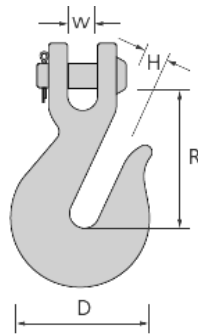

## **NEW** Clevis Grab Hook

Complementing the PWB Anchor HiLITE Chain is the new winged Clevis Grab Hook, complete with PWB markings, rated Lashing Capacity and supplied in a distinctive golden finish.

Chain Size (mm)	Lashing Capacity (tonnes)	D (mm)	H (mm)	R (mm)	W (mm)	Mass (kg)	Part No
6	2.3	55.0	8.5	50.0	9.0	0.3	42262
8	3.8	59.0	11.0	55.0	11.5	0.4	42263
10	6.0	74.0	12.5	60.0	14.0	0.7	42264
13	9.0	92.0	16.5	84.0	17.0	1.5	42265