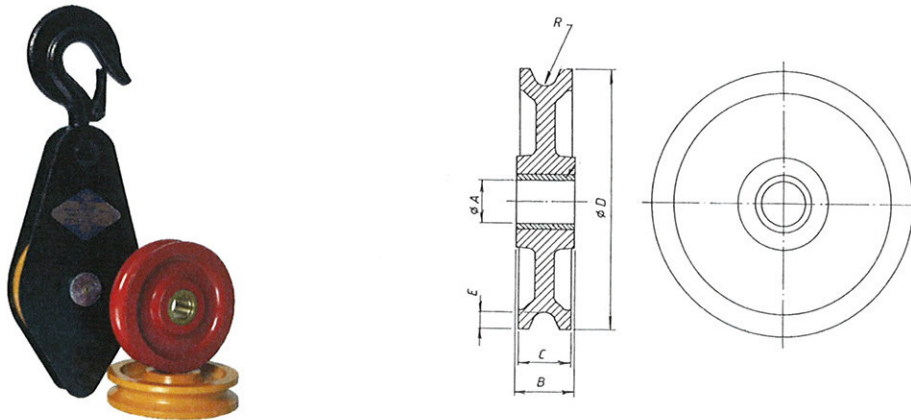

PWB Anchor Manual Sheaves & Sheave Blocks

An extensive range of manually operated Sheave and Sheave Blocks has been specifically designed for use with Manilla and Wire Rope. With fully interchangeable sheaves and supplied with either drop forged swivel hooks or eyes, this range comes with becketts standard on all single and double blocks.

Bronze bushes and safety latches are also standard across the range.

Manilla Rope Sheaves – Red Enamel Finish

Sheave dia.		Part No.					Rope dia.	
D (mm)	A (mm)		B (mm)	C (mm)	E (mm)	R (mm)		
63	45588	12.5	20.5	19.5	3.2	10		
75	45590	12.5	20.5	19.5	4.8	12		
100	45594	19	24.5	23	6.4	16		
125	45598	22	29.5	27	7.1	20		
150	45600	25	32	30	8	24		
200	45604	35	46	44	11	32		

Wire Rope Sheaves – Yellow Enamel Finish

Sheave dia.		Part No.					Rope dia.	
D (mm)	A (mm)		B (mm)	C (mm)	E (mm)	R (mm)		
63	45589	12.5	20.5	19.5	4.8	5		
75	45591	12.5	20.5	19.5	6.4	6		
100	45595	19	24.5	23	8	8		
125	45599	22	29.5	27	11	10		
150	45601	25	32	30	12.7	12		
200	45605	35	46	44	16	16		

Dimensions and masses subject to commercial tolerances and design changes without notice.

PWB Anchor Manually Operated Sheave Blocks

Snatch Block

Sheave dia.(mm)	63	75	100	125	150	200
Capacity	250kg	250kg	500kg	1t	1t	2t
Manilla Rope dia.(mm)	10	12	16	20	24	32
Hook suspended - Part No.	45622	45639	45672	45706	45723	45757
Eye suspension - Part No.	45614	45631	45664	45698	45715	45749
Wire Rope dia.(mm)	5	6	8	10	12	16
Hook suspended - Part No.	45623	45640	45673	45707	45724	45758
Eye suspension - Part No.	45615	45632	45665	45699	45716	45750